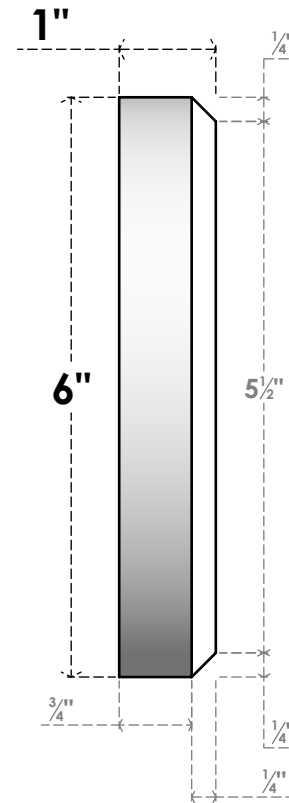

ROSP060X060X100GRY10

6"W X 6"H X 1"P STANDARD GRAYSON FLOWER ROSETTE WITH BEVELED EDGE, ARCHITECTURAL GRADE PVC

FRONT

SIDE

EKENA MILLWORK
2300 WEST MAIN ST.
CLARKSVILLE, TX 75426
TOLL FREE: 866-607-0453
WWW.EKENAMILLWORK.COM

NOTES

1. INSTALLATION TO BE COMPLETED IN ACCORDANCE WITH MANUFACTURER'S SPECIFICATIONS.
2. DRAWING MAY NOT BE TO SCALE
3. THIS DRAWING IS INTENDED FOR DESIGN AND PLANNING PURPOSES ONLY.
4. ALL INFORMATION CONTAINED HEREIN WAS CURRENT AT THE TIME OF DEVELOPMENT BUT MUST BE REVIEWED AND APPROVED BY THE PRODUCT MANUFACTURER TO BE CONSIDERED ACCURATE.
5. ARCHITECTURAL GRADE PVC PRODUCTS ARE MADE FROM EXPANDED CELLULAR PVC AND COME NATURALLY WHITE BUT MAY BE PAINTED