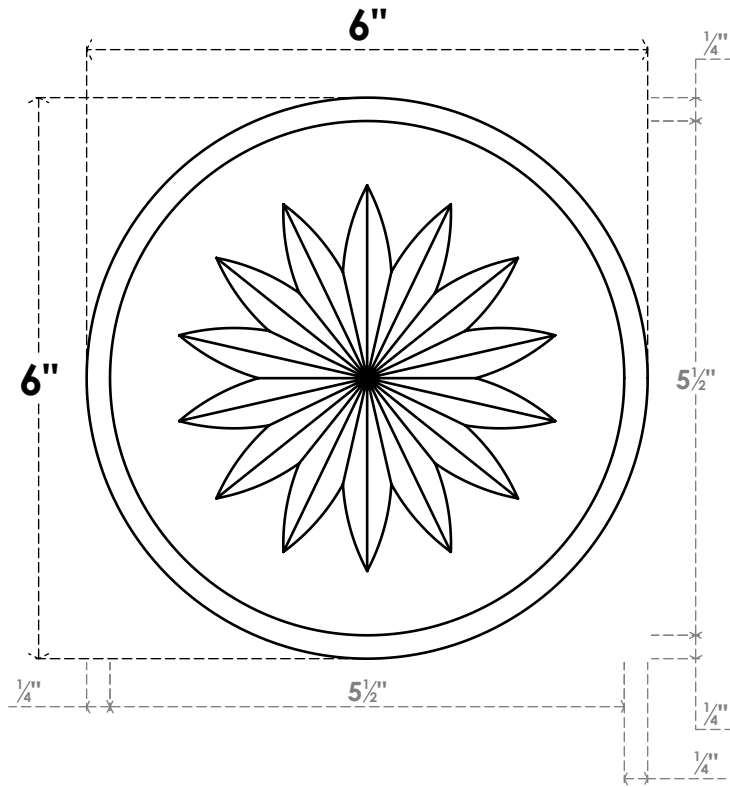

ROSP060X060X100GRY10

6"W X 6"H X 1"P STANDARD GRAYSON FLOWER ROSETTE WITH BEVELED EDGE, ARCHITECTURAL GRADE PVC

FRONT

SIDE

EKENA MILLWORK
2300 WEST MAIN ST.
CLARKSVILLE, TX 75426
TOLL FREE: 866-607-0453
WWW.EKENAMILLWORK.COM